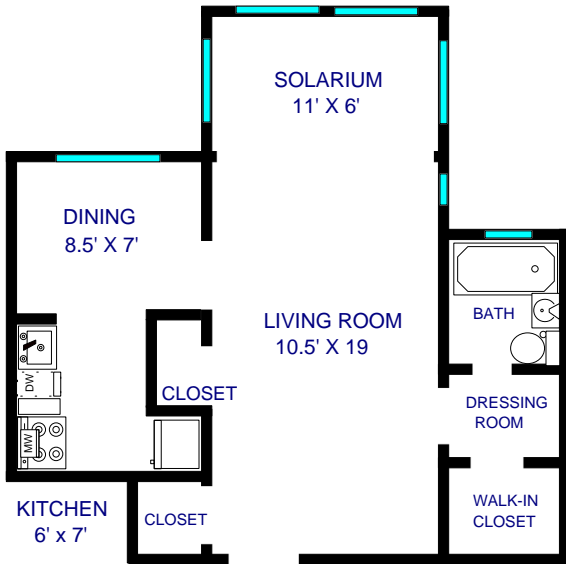

LONGFELLOW APARTMENTS

4800 JEFFERSON
KANSAS CITY, MO 64112
(816) 756-0701

ONE BEDROOM (650 SQ. FT.)

Plaza View

ONE BEDROOM (675 SQ. FT.)

Plaza View

LONGFELLOW APARTMENTS

4800 JEFFERSON
KANSAS CITY, MO 64112
(816) 756-0701

O3

DELUXE STUDIO (500 SQ.FT.)

KITCHEN
6' X 8'

O4

DELUXE STUDIO (500 SQ.FT.)

LONGFELLOW APARTMENTS

4800 JEFFERSON
KANSAS CITY, MO 64112
(816) 756-0701

ONE BEDROOM (650 SQ. FT.)

ONE BEDROOM (600 SQ. FT.)

06

KITCHEN
6' X 7'