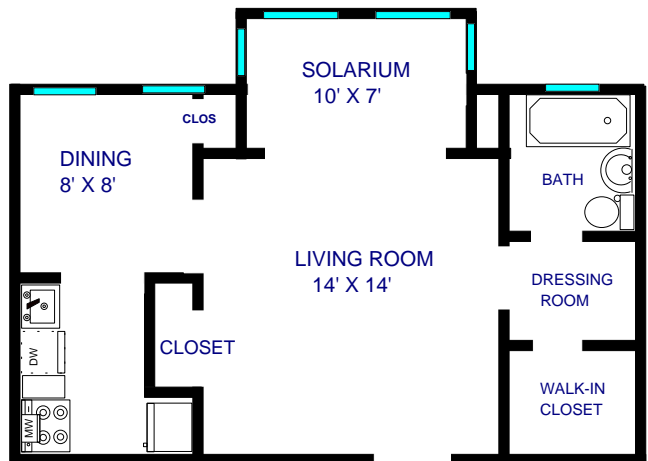

LONGFELLOW APARTMENTS

4800 JEFFERSON
KANSAS CITY, MO 64112
(816) 756-0701

ONE BEDROOM (650 SQ. FT.)

Plaza View

ONE BEDROOM (675 SQ. FT.)

Plaza View

LONGFELLOW APARTMENTS

4800 JEFFERSON
KANSAS CITY, MO 64112
(816) 756-0701

O3

DELUXE STUDIO (500 SQ.FT.)

KITCHEN
6' X 8'

O4

DELUXE STUDIO (500 SQ.FT.)

LONGFELLOW APARTMENTS

4800 JEFFERSON
KANSAS CITY, MO 64112
(816) 756-0701

ONE BEDROOM (650 SQ. FT.)

ONE BEDROOM (600 SQ. FT.)

06

KITCHEN
6' X 7'