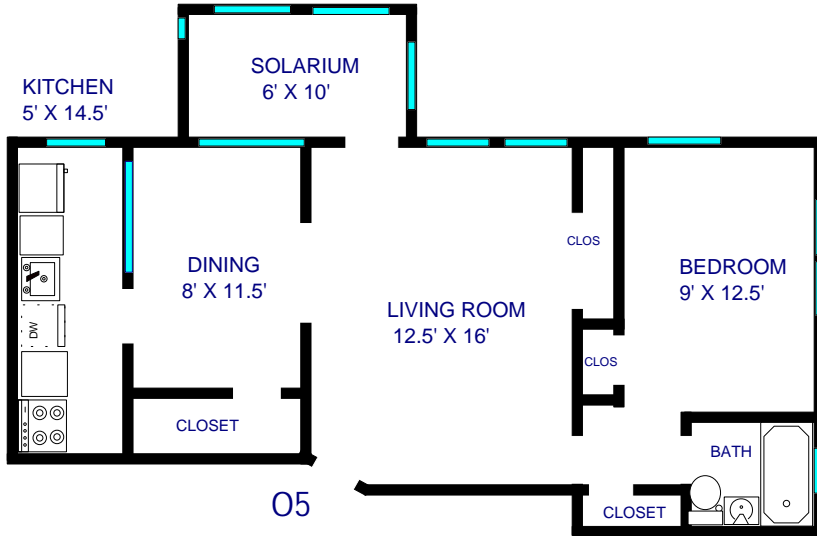

O3

DELUXE STUDIO (500 SQ.FT.)

KITCHEN
6' X 8'

O4

DELUXE STUDIO (500 SQ.FT.)

LONGFELLOW APARTMENTS

4800 JEFFERSON
KANSAS CITY, MO 64112
(816) 756-0701

ONE BEDROOM (650 SQ. FT.)

ONE BEDROOM (600 SQ. FT.)

06

KITCHEN
6' X 7'