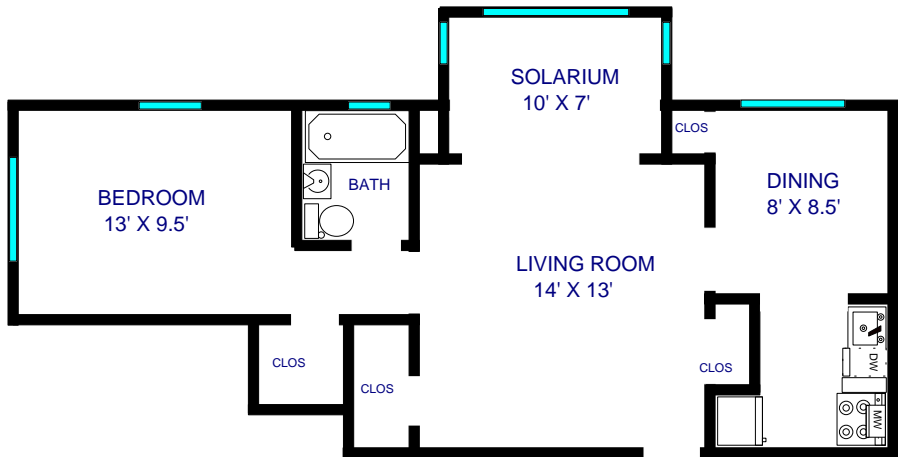

O3

DELUXE STUDIO (500 SQ.FT.)

KITCHEN
6' X 8'

O4

DELUXE STUDIO (500 SQ.FT.)

LONGFELLOW APARTMENTS

4800 JEFFERSON
KANSAS CITY, MO 64112
(816) 756-0701

ONE BEDROOM (650 SQ. FT.)

ONE BEDROOM (600 SQ. FT.)

06

KITCHEN
6' X 7'