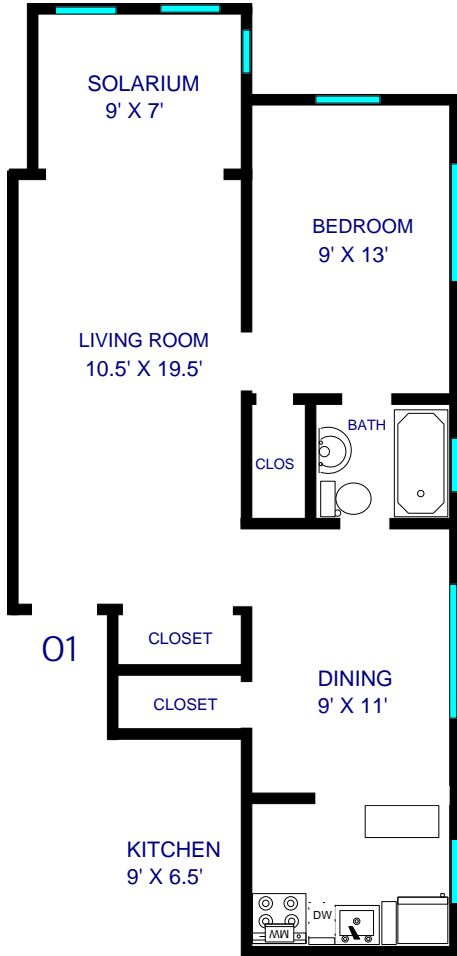

LONGFELLOW APARTMENTS

4800 JEFFERSON
KANSAS CITY, MO 64112
(816) 756-0701

ONE BEDROOM (650 SQ. FT.)

Plaza View

ONE BEDROOM (675 SQ. FT.)

Plaza View

LONGFELLOW APARTMENTS

4800 JEFFERSON
KANSAS CITY, MO 64112
(816) 756-0701

O3

DELUXE STUDIO (500 SQ.FT.)

KITCHEN
6' X 8'

O4

DELUXE STUDIO (500 SQ.FT.)

LONGFELLOW APARTMENTS

4800 JEFFERSON
KANSAS CITY, MO 64112
(816) 756-0701

ONE BEDROOM (650 SQ. FT.)

ONE BEDROOM (600 SQ. FT.)

06

KITCHEN
6' X 7'