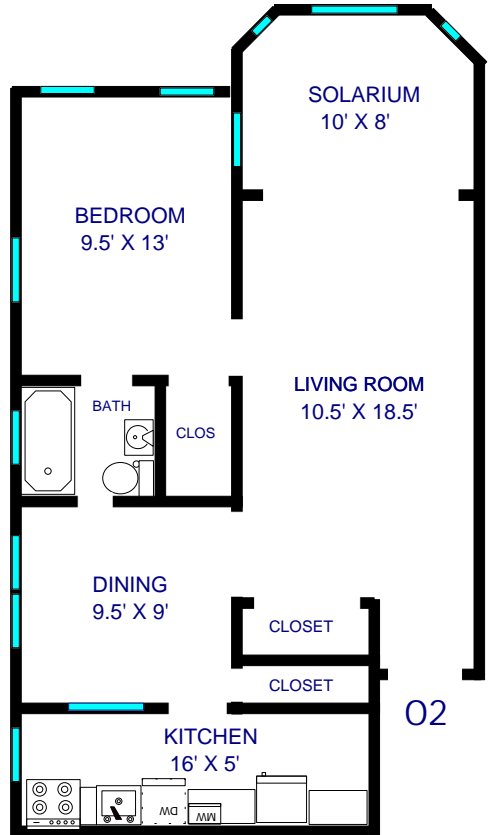

LONGFELLOW APARTMENTS

4800 JEFFERSON
KANSAS CITY, MO 64112
(816) 756-0701

ONE BEDROOM (650 SQ. FT.)

Plaza View

ONE BEDROOM (675 SQ. FT.)

Plaza View

LONGFELLOW APARTMENTS

4800 JEFFERSON
KANSAS CITY, MO 64112
(816) 756-0701

O3

DELUXE STUDIO (500 SQ.FT.)

KITCHEN
6' X 8'

O4

DELUXE STUDIO (500 SQ.FT.)

LONGFELLOW APARTMENTS

4800 JEFFERSON
KANSAS CITY, MO 64112
(816) 756-0701

ONE BEDROOM (650 SQ. FT.)

ONE BEDROOM (600 SQ. FT.)

06

KITCHEN
6' X 7'