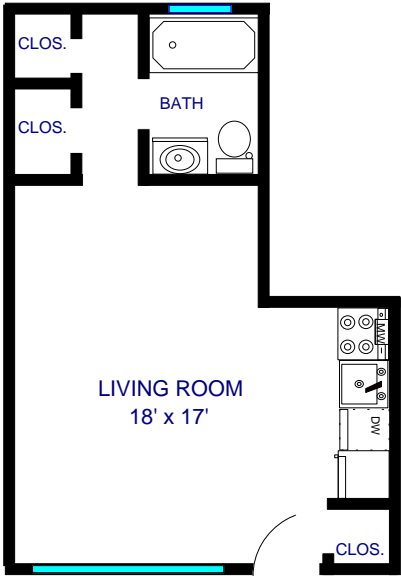

SOMERSET APARTMENTS

8401 SOMERSET DRIVE
Prairie Village, Kansas 66207
(816) 756-0701

ONE BEDROOM WITH FIREPLACE (650 SQ. FT.)

ONE BEDROOM (600 SQ. FT.)

NOTE: All dimensions are approximate

SOMERSET APARTMENTS

8401 SOMERSET DRIVE
Prairie Village, Kansas 66207
(816) 756-0701

STUDIO (400 SQ. FT.)

ONE BEDROOM WITH FIREPLACE (500 SQ. FT.)

NOTE: All dimensions are approximate

SOMERSET APARTMENTS

8401 SOMERSET DRIVE
Prairie Village, Kansas 66207
(816) 756-0701

TWO BEDROOM WITH FIREPLACE (825 SQ. FT.)

TWO BEDROOM (800 SQ. FT.)

NOTE: All dimensions are approximate