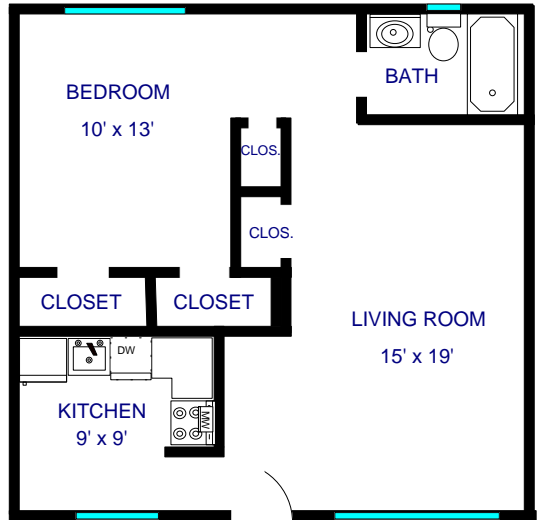

SOMERSET APARTMENTS

8401 SOMERSET DRIVE
Prairie Village, Kansas 66207
(816) 756-0701

ONE BEDROOM WITH FIREPLACE (650 SQ. FT.)

ONE BEDROOM (600 SQ. FT.)

NOTE: All dimensions are approximate

SOMERSET APARTMENTS

8401 SOMERSET DRIVE
Prairie Village, Kansas 66207
(816) 756-0701

STUDIO (400 SQ. FT.)

ONE BEDROOM WITH FIREPLACE (500 SQ. FT.)

NOTE: All dimensions are approximate

SOMERSET APARTMENTS

8401 SOMERSET DRIVE
Prairie Village, Kansas 66207
(816) 756-0701

TWO BEDROOM WITH FIREPLACE (825 SQ. FT.)

TWO BEDROOM (800 SQ. FT.)

NOTE: All dimensions are approximate