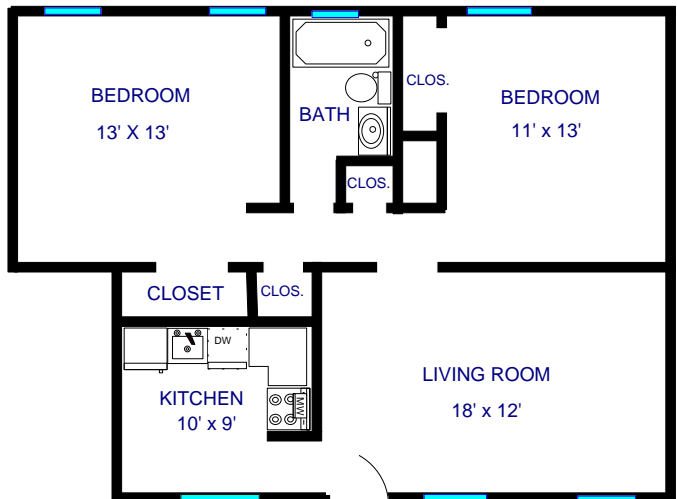

SOMERSET APARTMENTS

8401 SOMERSET DRIVE
Prairie Village, Kansas 66207
(816) 756-0701

ONE BEDROOM WITH FIREPLACE (650 SQ. FT.)

ONE BEDROOM (600 SQ. FT.)

NOTE: All dimensions are approximate

SOMERSET APARTMENTS

8401 SOMERSET DRIVE
Prairie Village, Kansas 66207
(816) 756-0701

STUDIO (400 SQ. FT.)

ONE BEDROOM WITH FIREPLACE (500 SQ. FT.)

NOTE: All dimensions are approximate

SOMERSET APARTMENTS

8401 SOMERSET DRIVE
Prairie Village, Kansas 66207
(816) 756-0701

TWO BEDROOM WITH FIREPLACE (825 SQ. FT.)

TWO BEDROOM (800 SQ. FT.)

NOTE: All dimensions are approximate