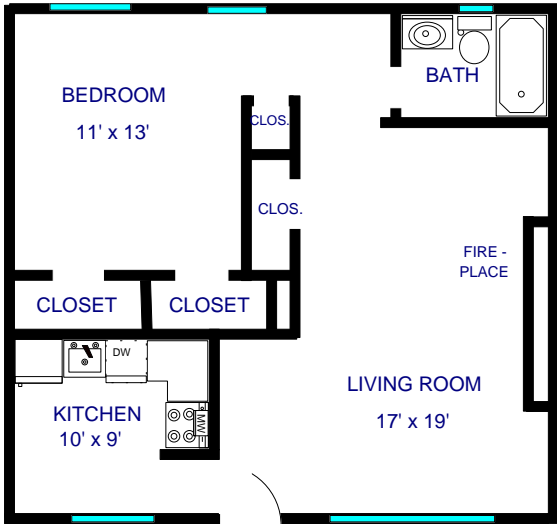

SOMERSET APARTMENTS

8401 SOMERSET DRIVE
Prairie Village, Kansas 66207
(816) 756-0701

ONE BEDROOM WITH FIREPLACE (650 SQ. FT.)

ONE BEDROOM (600 SQ. FT.)

NOTE: All dimensions are approximate

SOMERSET APARTMENTS

8401 SOMERSET DRIVE
Prairie Village, Kansas 66207
(816) 756-0701

STUDIO (400 SQ. FT.)

ONE BEDROOM WITH FIREPLACE (500 SQ. FT.)

NOTE: All dimensions are approximate

SOMERSET APARTMENTS

8401 SOMERSET DRIVE
Prairie Village, Kansas 66207
(816) 756-0701

TWO BEDROOM WITH FIREPLACE (825 SQ. FT.)

TWO BEDROOM (800 SQ. FT.)

NOTE: All dimensions are approximate