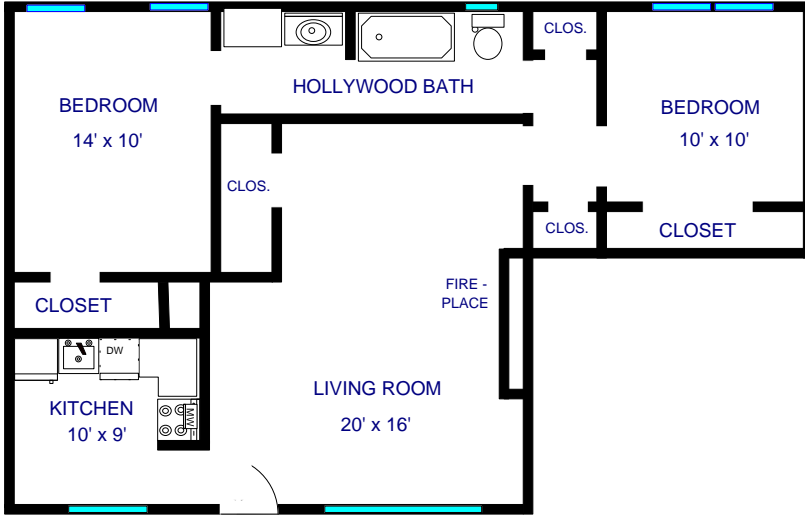

SOMERSET APARTMENTS

8401 SOMERSET DRIVE
Prairie Village, Kansas 66207
(816) 756-0701

ONE BEDROOM WITH FIREPLACE (650 SQ. FT.)

ONE BEDROOM (600 SQ. FT.)

NOTE: All dimensions are approximate

SOMERSET APARTMENTS

8401 SOMERSET DRIVE
Prairie Village, Kansas 66207
(816) 756-0701

STUDIO (400 SQ. FT.)

ONE BEDROOM WITH FIREPLACE (500 SQ. FT.)

NOTE: All dimensions are approximate

SOMERSET APARTMENTS

8401 SOMERSET DRIVE
Prairie Village, Kansas 66207
(816) 756-0701

TWO BEDROOM WITH FIREPLACE (825 SQ. FT.)

TWO BEDROOM (800 SQ. FT.)

NOTE: All dimensions are approximate