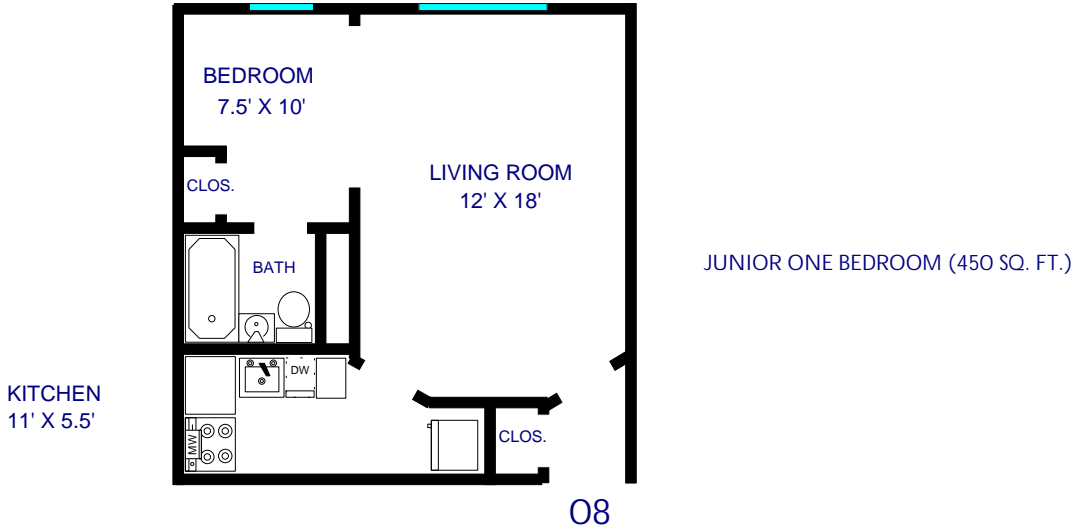

ST. REGIS APARTMENTS

121 WARD PARKWAY
KANSAS CITY, MO 64112
(816) 756-0701

NOTE: All dimensions are approximate