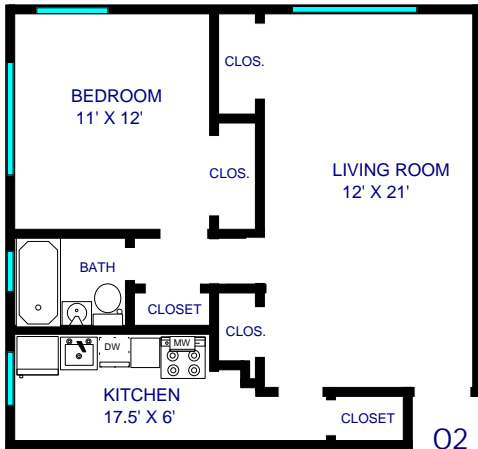

ST. REGIS APARTMENTS
121 WARD PARKWAY
KANSAS CITY, MO 64112
(816) 756-0701

JUNIOR ONE BEDROOM (450 SQ. FT.)
Plaza View

01

02

ONE BEDROOM (625 SQ. FT.)
Plaza View

03

ONE BEDROOM (625 SQ. FT.)
Plaza View

NOTE: All dimensions are approximate

JUNIOR ONE BEDROOM (500 SQ. FT.)

10

JUNIOR ONE BEDROOM (500 SQ. FT.)

11

KITCHEN
7' X 7'

NOTE: All dimensions are approximate