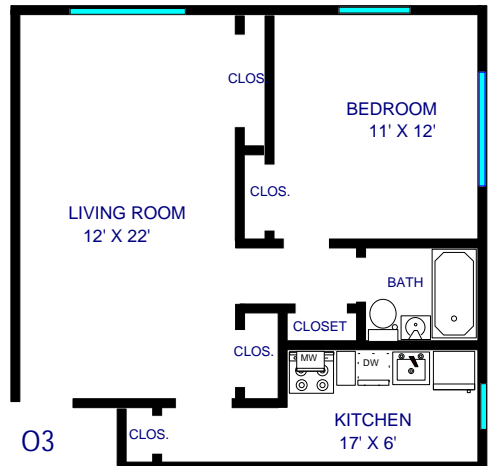

ST. REGIS APARTMENTS
121 WARD PARKWAY
KANSAS CITY, MO 64112
(816) 756-0701

JUNIOR ONE BEDROOM (450 SQ. FT.)
Plaza View

01

02

ONE BEDROOM (625 SQ. FT.)
Plaza View

03

ONE BEDROOM (625 SQ. FT.)
Plaza View

NOTE: All dimensions are approximate

JUNIOR ONE BEDROOM (500 SQ. FT.)

10

JUNIOR ONE BEDROOM (500 SQ. FT.)

11

KITCHEN
7' X 7'

NOTE: All dimensions are approximate