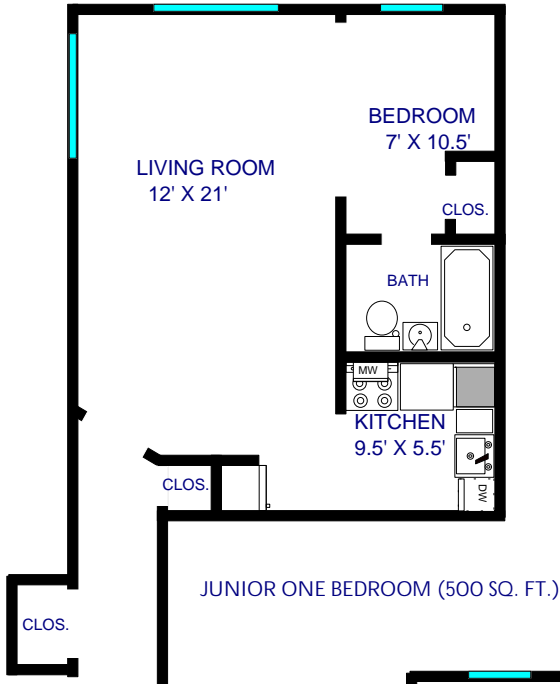

ONE BEDROOM (625 SQ. FT.)
Plaza View

ST. REGIS APARTMENTS

121 WARD PARKWAY
KANSAS CITY, MO 64112
(816) 756-0701

04