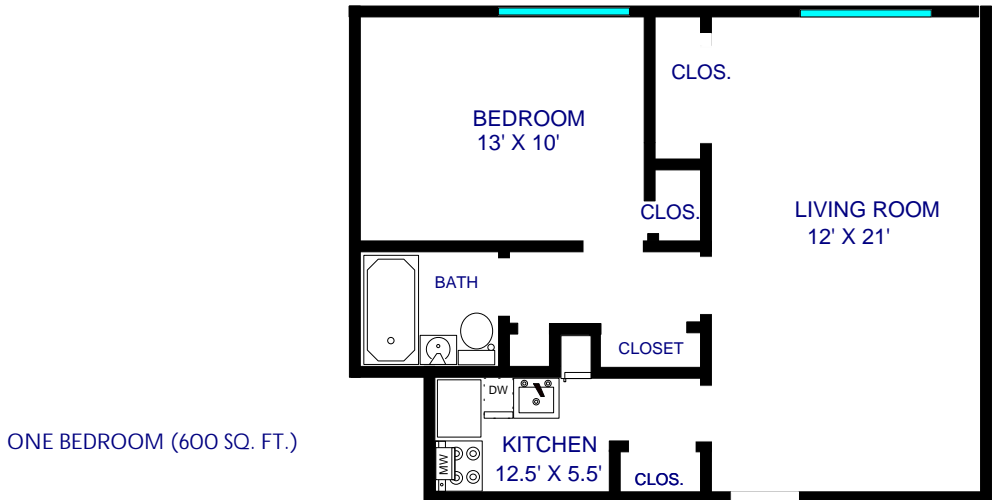

07

NOTE: All dimensions are approximate