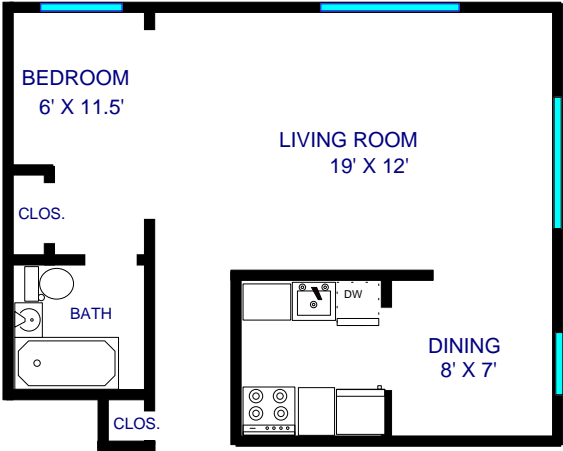

JUNIOR ONE BEDROOM (500 SQ. FT.)

10

JUNIOR ONE BEDROOM (500 SQ. FT.)

11

KITCHEN
7' X 7'

NOTE: All dimensions are approximate