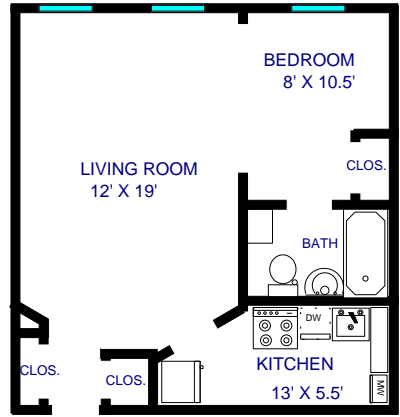

ST. REGIS APARTMENTS
121 WARD PARKWAY
KANSAS CITY, MO 64112
(816) 756-0701

JUNIOR ONE BEDROOM (450 SQ. FT.)
Plaza View

01

02

ONE BEDROOM (625 SQ. FT.)
Plaza View

03

ONE BEDROOM (625 SQ. FT.)
Plaza View

NOTE: All dimensions are approximate

JUNIOR ONE BEDROOM (500 SQ. FT.)

10

JUNIOR ONE BEDROOM (500 SQ. FT.)

11

KITCHEN
7' X 7'

NOTE: All dimensions are approximate