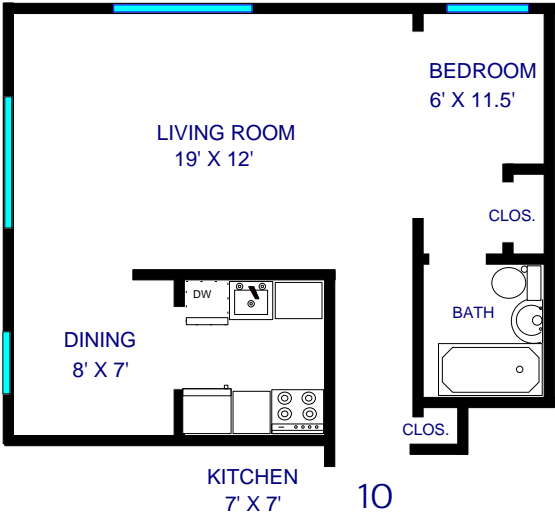

JUNIOR ONE BEDROOM (500 SQ. FT.)

10

JUNIOR ONE BEDROOM (500 SQ. FT.)

11

KITCHEN
7' X 7'

NOTE: All dimensions are approximate