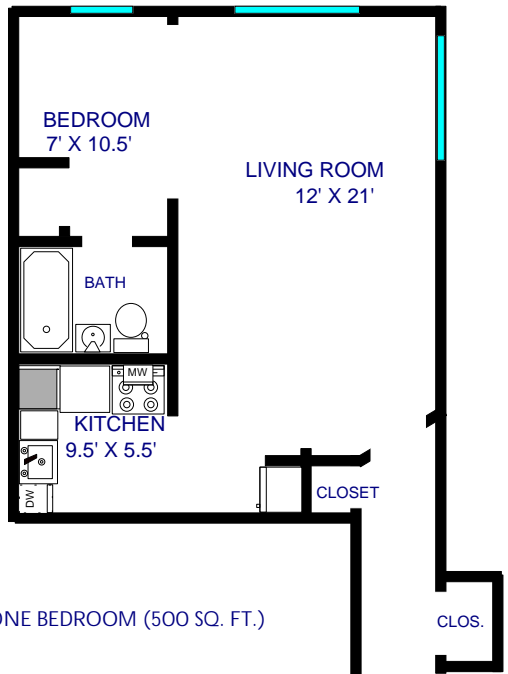

05

NOTE: All dimensions are approximate