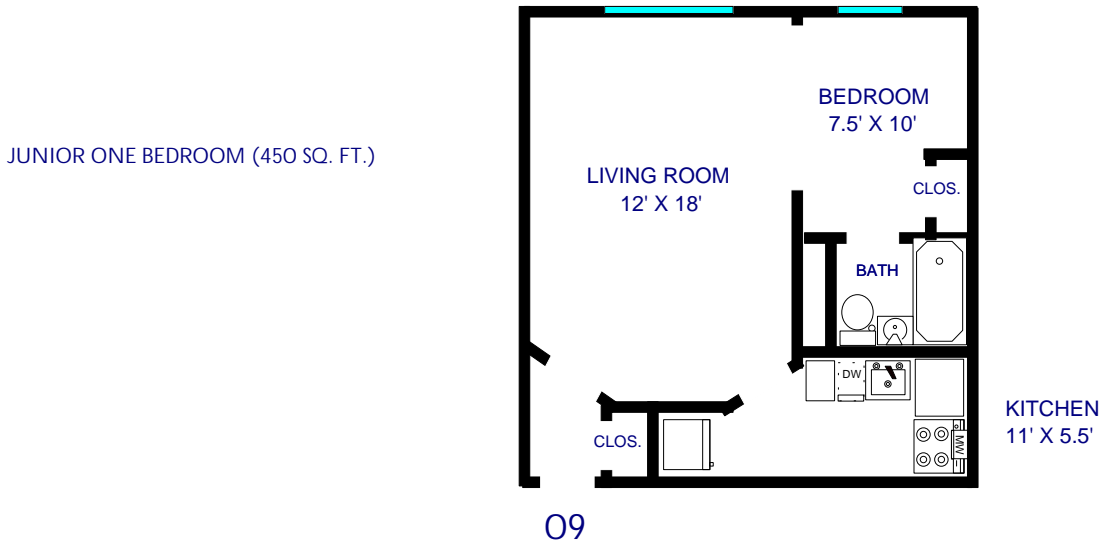

ST. REGIS APARTMENTS

121 WARD PARKWAY
KANSAS CITY, MO 64112
(816) 756-0701

NOTE: All dimensions are approximate